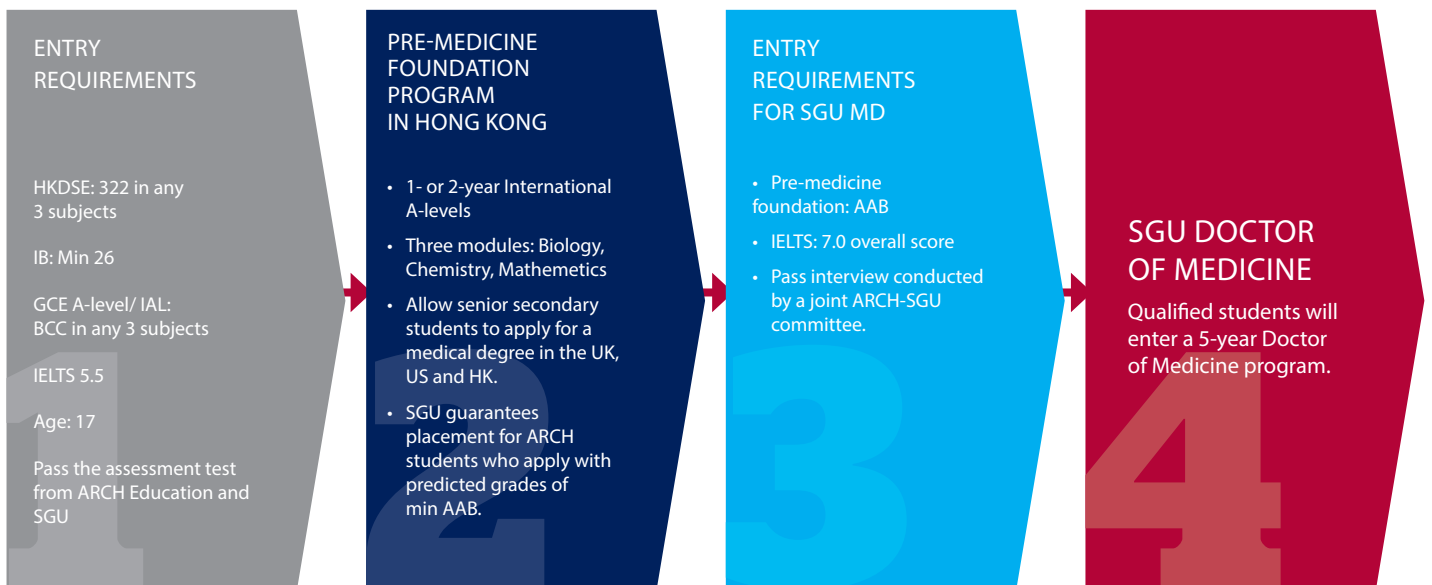

DOCTOR OF MEDICINE PATHWAY

Pre-Medicine
Foundation Program
in Hong Kong

SCHOLARSHIPS
FOR SUCCESSFUL
ARCH
STUDENTS

PROGRAM INTRODUCTION

St. George's University (SGU) has established a pathway for students of ARCH Education Center (Central), Hong Kong, to transfer to and complete either the six-, five- or four-year Doctor of Medicine (MD) degree program at SGU's School of Medicine. Students successfully complete their MD will be eligible to apply for residency programs in the US or for postgraduate training in England, on which they can build successful medical careers.

ROUTE TO SGU MD THROUGH ARCH EDUCATION CENTER (CENTRAL)

Students who meet the requirements for entry to the SGU's medical program can choose to study for their first year on the True Blue Campus in Grenada, or in the UK at Northumbria University's campus as part of the St. George's University School of Medicine/ Northumbria University five-year MD program.

ABOUT ARCH EDUCATION CENTER (CENTRAL)

ARCH Education Center (Central) is an expert educational institute based in Hong Kong with a mission to bridge the education gap through delivering transformational programs and providing expert guidance on international education, to equip students for their future educational and career goals.

**For course details, please refer to the Application Form.*

ABOUT SGU

Founded in 1976 with the goal of drawing the best talent and practices from around the world, St. George's University has become a leading center for academic excellence worldwide. With students and faculty drawn from more than 140 countries, we truly are an international institution, with a uniquely global perspective, perfectly poised to help educate students in this rapidly shrinking world.